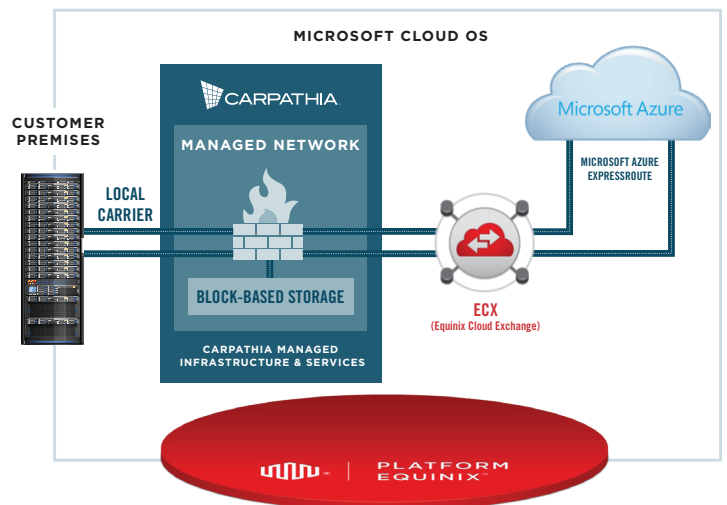

So how can businesses leverage the power of the public cloud while still meeting their mission-critical needs?

INTRODUCING THE STARTER KIT FOR MICROSOFT® AZURE, *POWERED BY CARPATHIA AND EQUINIX.*

Unlock the Potential of Microsoft Azure

The Starter Kit for Microsoft Azure provides businesses with high-speed, direct access to Microsoft Azure via Carpathia-managed platforms located in Equinix IBX facilities, for a high performance hybrid cloud solution based on Microsoft's Cloud OS architecture. This architecture is the ideal solution for a variety of high performance workloads and applications, including:

- Compliant Solutions: Keep data secured in a private cloud, while leveraging public compute resources when necessary
- Data Analytics: Leverage the scalability and high performance computing capabilities of the public cloud, while keeping your mission-critical data safe
- Disaster Recovery and BCDR: Keep your mission-critical applications in a private cloud while leveraging the public cloud for Business Continuity and Disaster Recovery services
- Development & Testing: Use public cloud resources for development and testing, while keeping your production environment in private